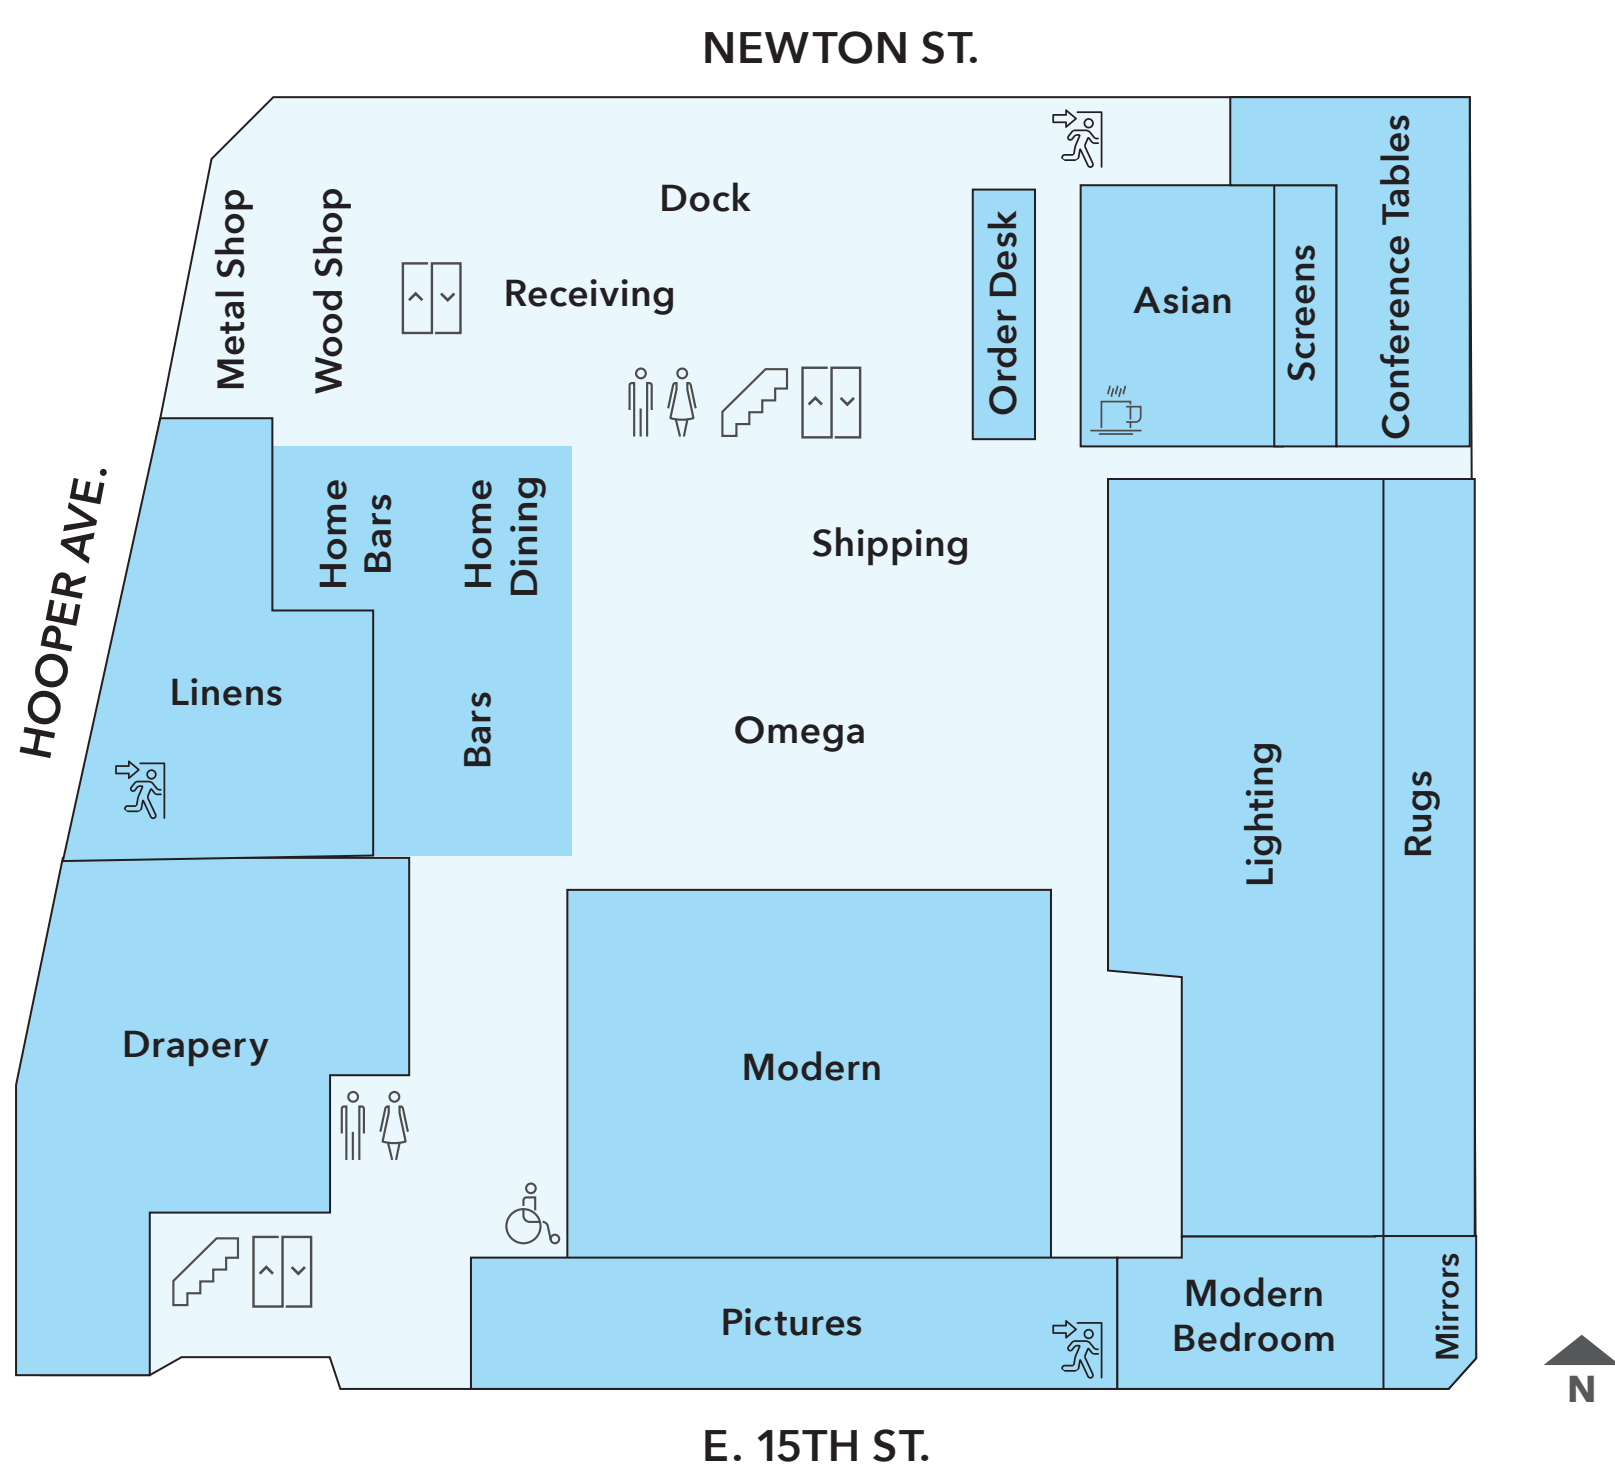

## Floor 2

- 70s - 80s / Mid-Century Modern / Mid-Century Traditional
- Baronial / Religious
- Deco / Biedermeier / Craftsman / Mission
- Tenement / 30s - 40s
- French
- Georgian
- Patio / Rattan / Front Porch
- Pine / Restaurant / Kitchen / Appliances / Dinette
- Valley Condo / Hollywood Regency / Chinoiserie
- Victorian
- Western / Early American

## Floor 1

- Asian
- Bars
- Cheval Mirrors
- Conference Tables
- Dock
- Drapery
- Home Bars
- Home Dining
- Lighting
- Linens
- Metal Shop
- Modern
- Modern Bedroom
- Omega
- Order Desk
- Pictures
- Receiving
- Rugs
- Screens
- Shipping
- Wood Shop

## Basement

- Bank
- Beds
- Books
- Courtroom
- Cubes
- Dorm
- Fireplace Mantels
- Floral
- Gym
- Music
- Office
- Parking Garage
- Pedestal
- Podium
- Radiators
- Smalls
- Stacking Chairs
- Stanchions
- Upholstery

SCAN ME

- Elevator
- Stairs
- Restroom
- ADA-compliant restroom
- Coffee
- Emergency Exits