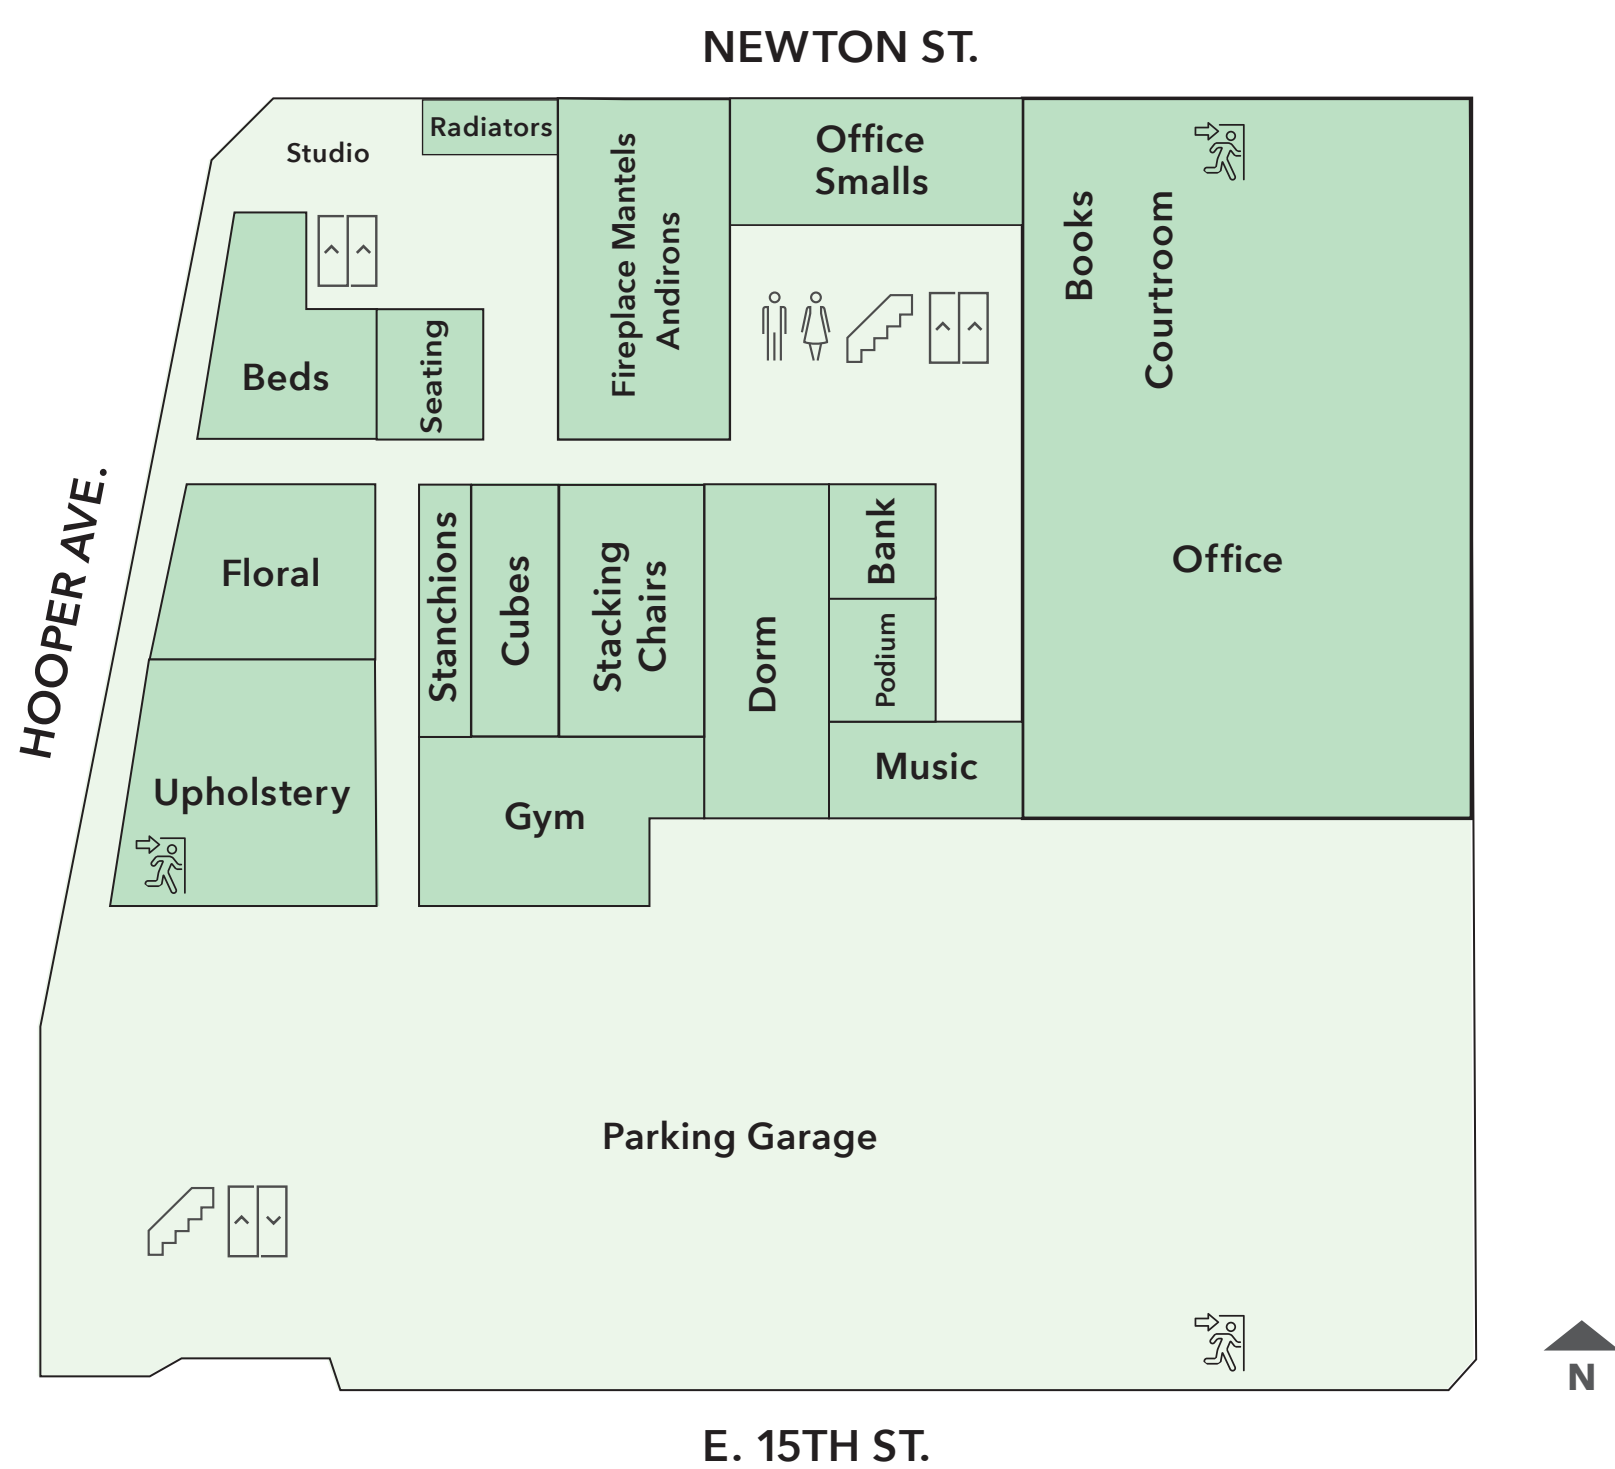

## Floor 2

- 70s - 80s / Mid-Century Modern / Mid-Century Traditional
- Baronial / Religious
- Deco / Biedermeier / Craftsman / Mission
- Tenement / 30s - 40s
- French
- Georgian
- Patio / Rattan / Front Porch
- Pine / Restaurant / Kitchen / Appliances / Dinette
- Valley Condo / Hollywood Regency / Chinoiserie
- Victorian
- Western / Early American

## Floor 1

- Asian
- Bars
- Cheval Mirrors
- Conference Tables
- Dock
- Drapery
- Home Bars
- Home Dining
- Lighting
- Linens
- Metal Shop
- Modern
- Modern Bedroom
- Omega
- Order Desk
- Pictures
- Receiving
- Rugs
- Screens
- Shipping
- Wood Shop

## Basement

- Bank
- Beds
- Books
- Courtroom
- Cubes
- Dorm
- Fireplace Mantels
- Floral
- Gym
- Music
- Office
- Parking Garage
- Pedestal
- Podium
- Radiators
- Smalls
- Stacking Chairs
- Stanchions
- Upholstery

SCAN ME

- Elevator
- Stairs
- Restroom
- ADA-compliant restroom
- Coffee
- Emergency Exits