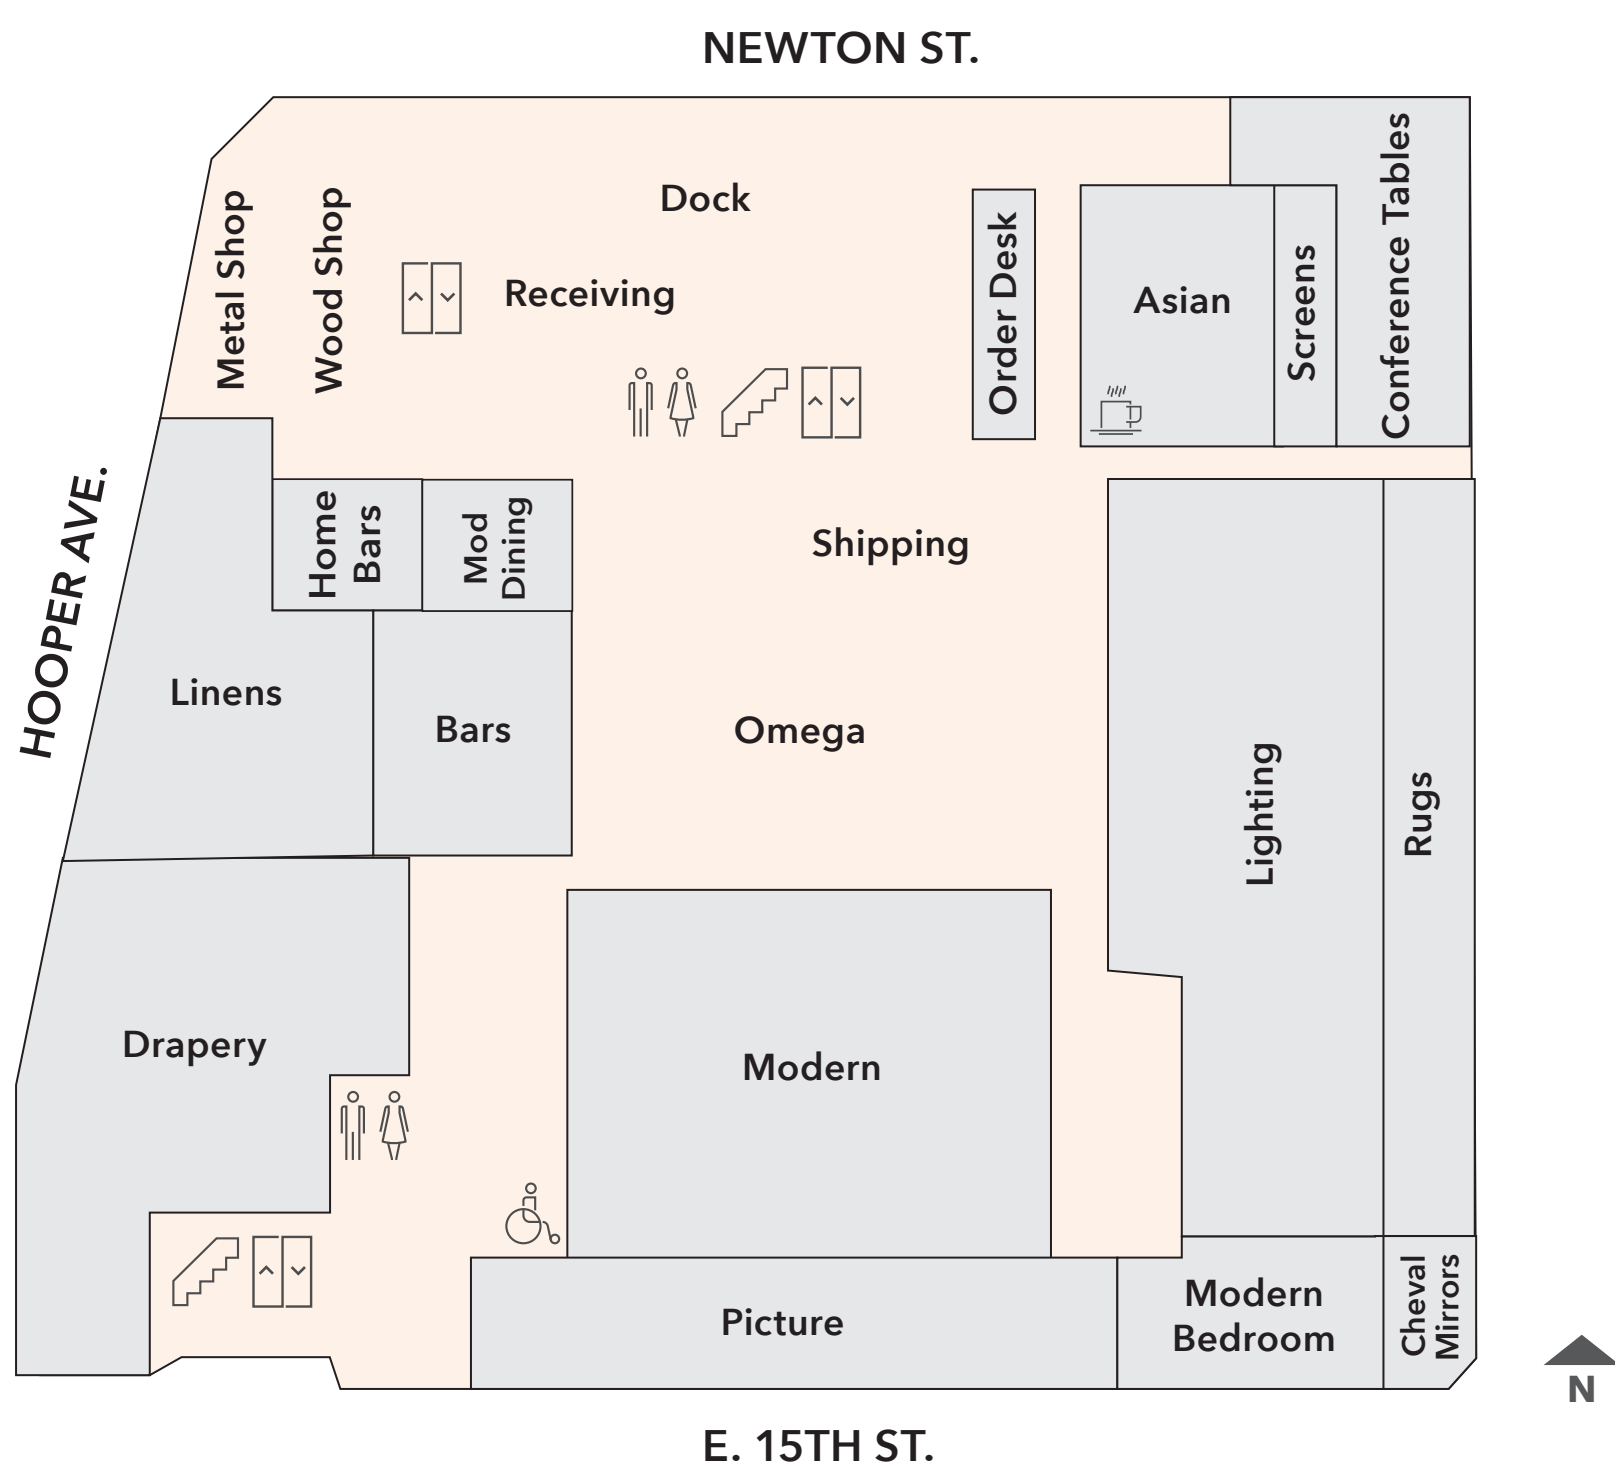

Floor 2

- 20s / 50s
- Baronial / Religious
- Deco / Biedermeier / Craftsman
- Early American
- French
- Georgian
- Patio
- Pine / Restaurant / Kitchen
- Valley Condo
- Victorian
- Western / Tenement

Floor 1

- Asian
- Bars
- Cheval Mirrors
- Conference Tables
- Dock
- Drapery
- Home Bars
- Lighting
- Linens
- Metal Shop
- Modern
- Modern Bedroom
- Modern Dining
- Omega
- Order Desk
- Picture
- Receiving
- Rugs
- Screens
- Shipping
- Wood Shop

Basement

- Bank
- Beds
- Books
- Courtroom
- Cubes
- Dorm
- Fireplace Mantels
- Floral
- Gym
- Music
- Office
- Parking Garage
- Pedestal
- Podium
- Radiators
- Smalls
- Stacking Chairs
- Stanchions
- Upholstery

SCAN ME

- Elevator
- Stairs
- Restroom
- ADA-compliant restroom
- Coffee