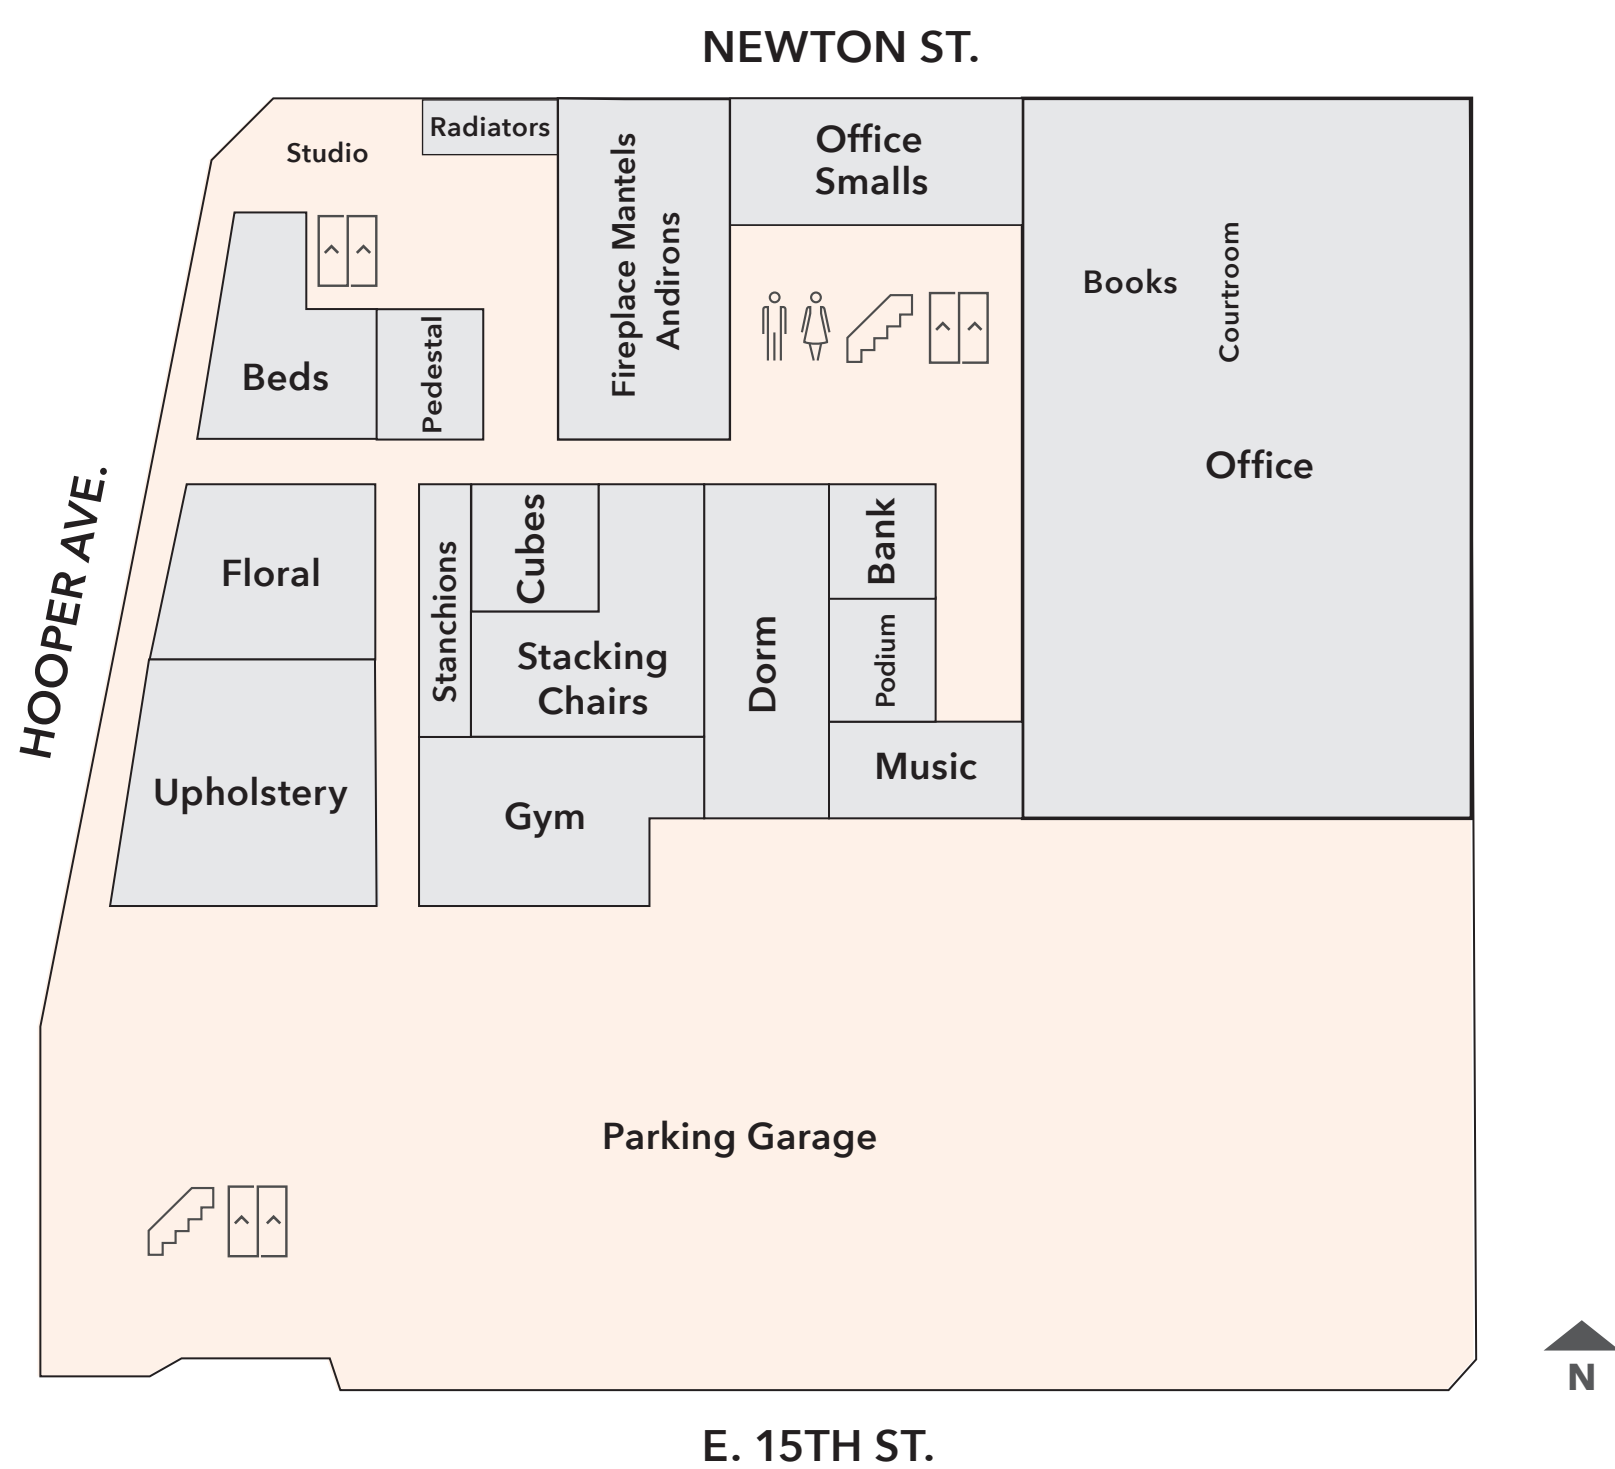

Floor 2

- 20s / 50s
- Baronial / Religious
- Deco / Biedermeier / Craftsman
- Early American
- French
- Georgian
- Patio
- Pine / Restaurant / Kitchen
- Valley Condo
- Victorian
- Western / Tenement

Floor 1

- Asian
- Bars
- Cheval Mirrors
- Conference Tables
- Dock
- Drapery
- Home Bars
- Lighting
- Linens
- Metal Shop
- Modern
- Modern Bedroom
- Modern Dining
- Omega
- Order Desk
- Picture
- Receiving
- Rugs
- Screens
- Shipping
- Wood Shop

Basement

- Bank
- Beds
- Books
- Courtroom
- Cubes
- Dorm
- Fireplace Mantels
- Floral
- Gym
- Music
- Office
- Parking Garage
- Pedestal
- Podium
- Radiators
- Smalls
- Stacking Chairs
- Stanchions
- Upholstery

SCAN ME

- Elevator
- Stairs
- Restroom
- ADA-compliant restroom
- Coffee